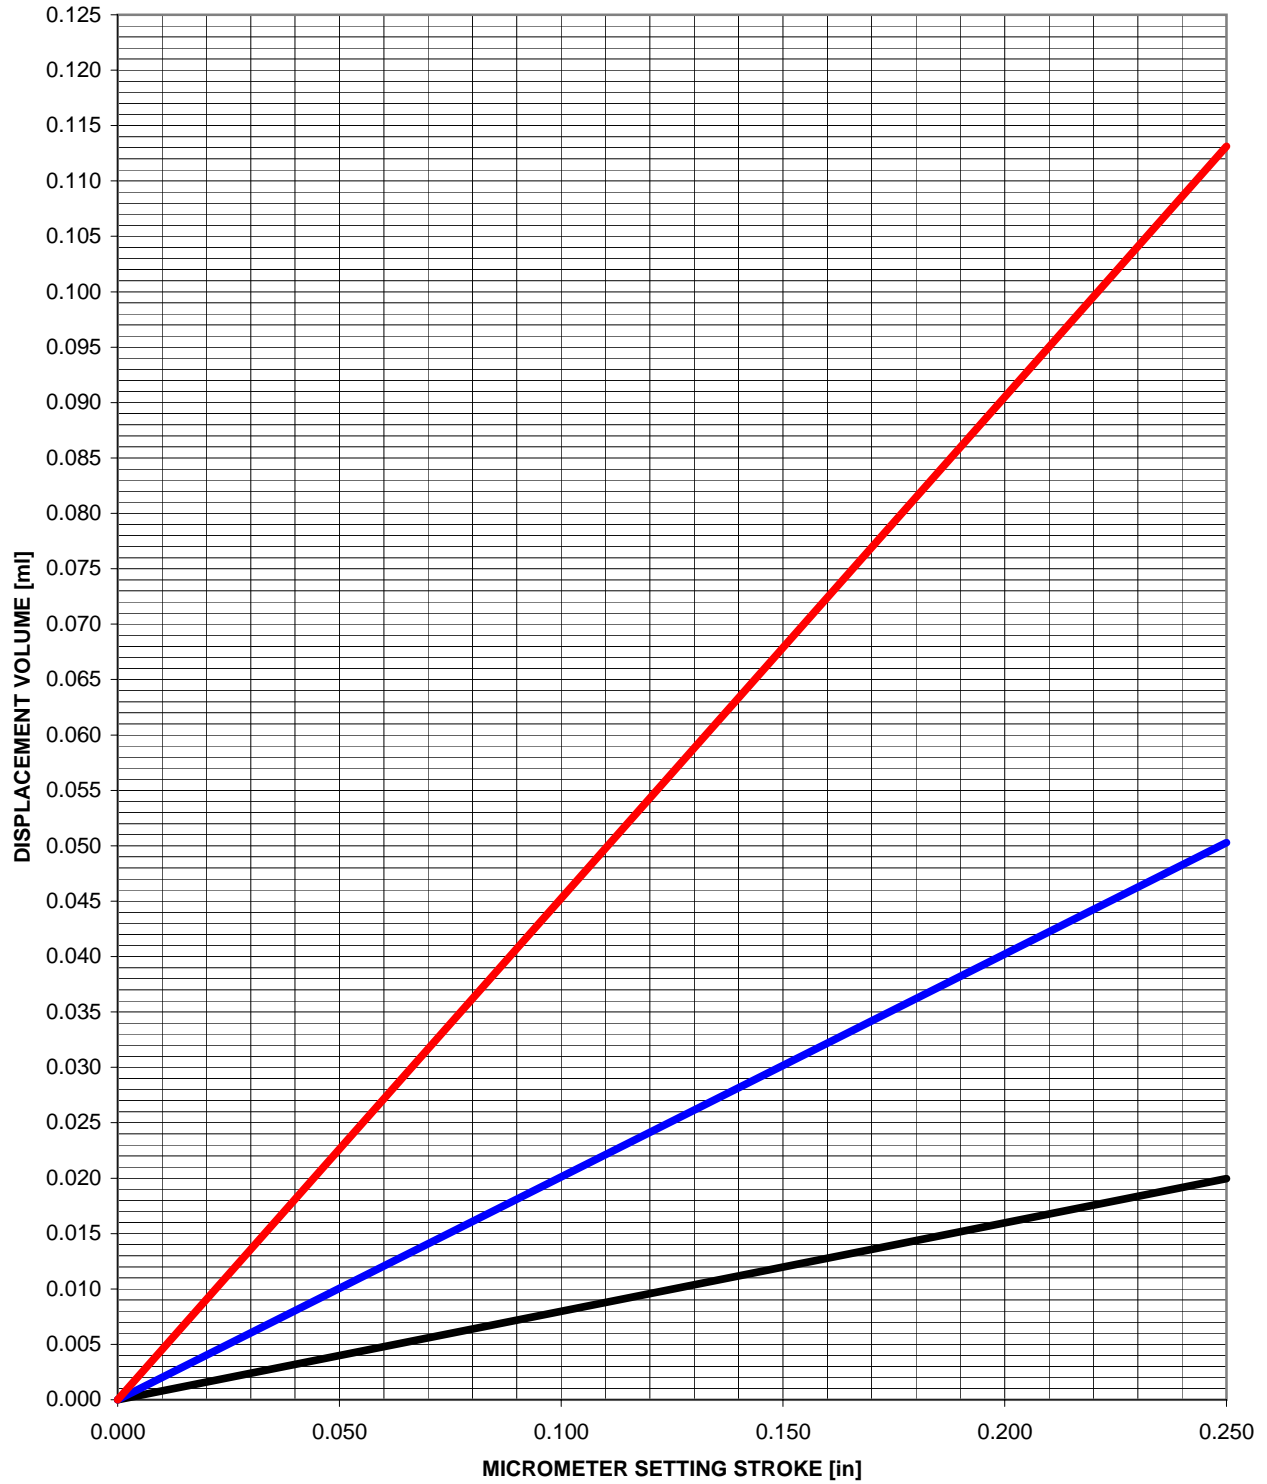

CALIBRATION CHART

1B-1S INCREMENTAL DISPLACEMENT = 0.080 uL/THOU

1B-2S INCREMENTAL DISPLACEMENT = 0.201 uL/THOU

1B-3S INCREMENTAL DISPLACEMENT = 0.452 uL/THOU

CALIBRATION CHART

1B-3M INCREMENTAL DISPLACEMENT = 0.452 μ L/THOU

1B-5M INCREMENTAL DISPLACEMENT = 1.257 μ L/THOU

1B-7M INCREMENTAL DISPLACEMENT = 2.463 μ L/THOU

1B-10M INCREMENTAL DISPLACEMENT = 5.027 μ L/THOU